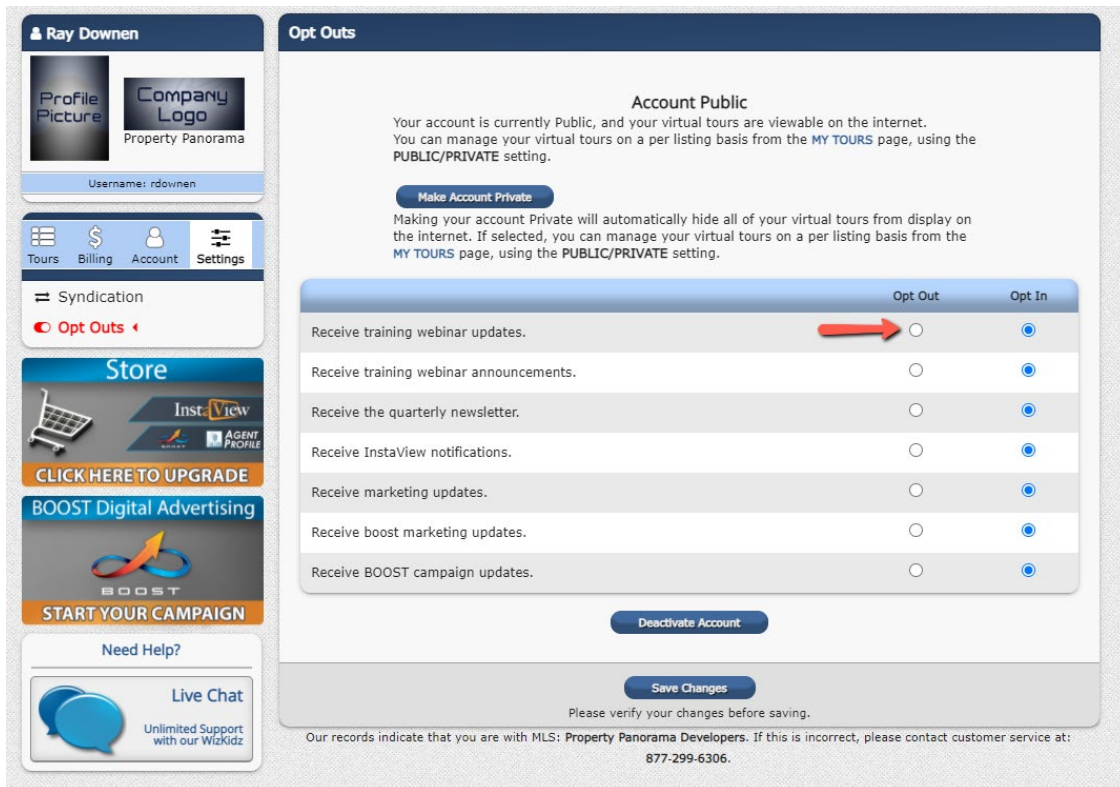

4) From here, you can select which notifications you would like to receive and, opt out of those you wish to skip. To opt out, simply click the radio button associated with the selection "Opt Out"