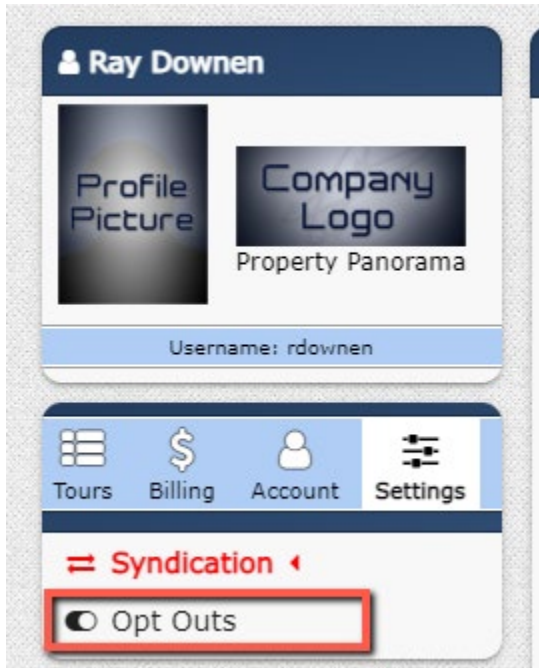

4) From here, you can select which notifications you would like to receive and, opt out of those you wish to skip. To opt out, simply click the radio button associated with the selection "Opt Out"